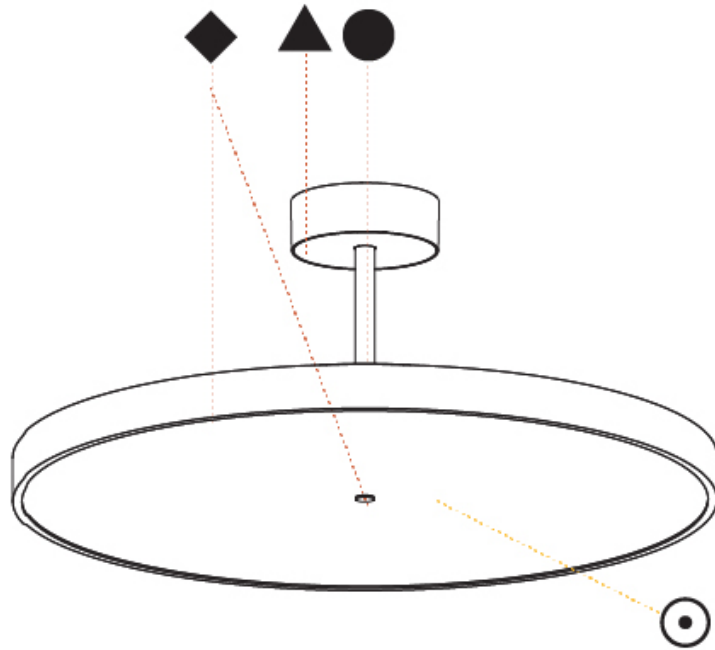

SIGN DIVA TUBE SUSPENSION

A300023-

PROJECT	_____
TYPE	_____
SPECIFIER	_____
QUANTITY	_____
DATE	_____