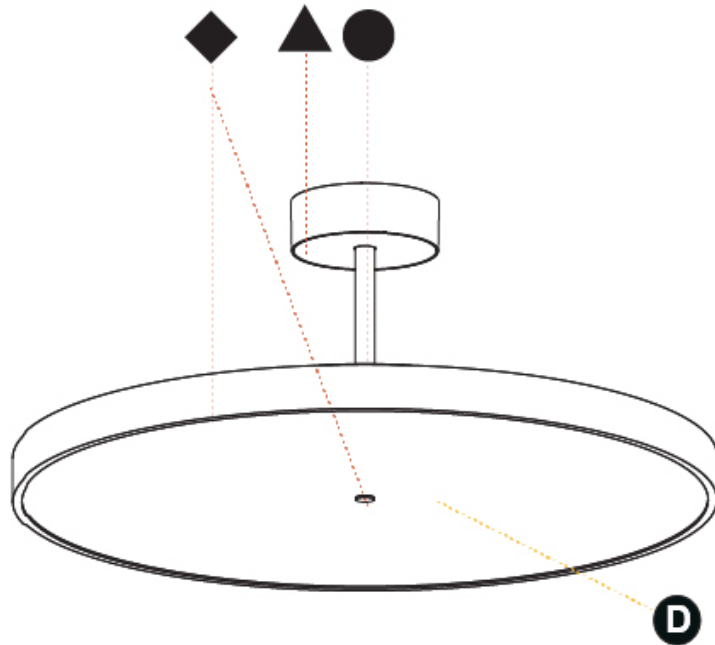

SIGN DIVA TUBE KORONA SUSPENSION

A300028-

PROJECT _____

TYPE _____

SPECIFIER _____

QUANTITY _____

DATE _____

A