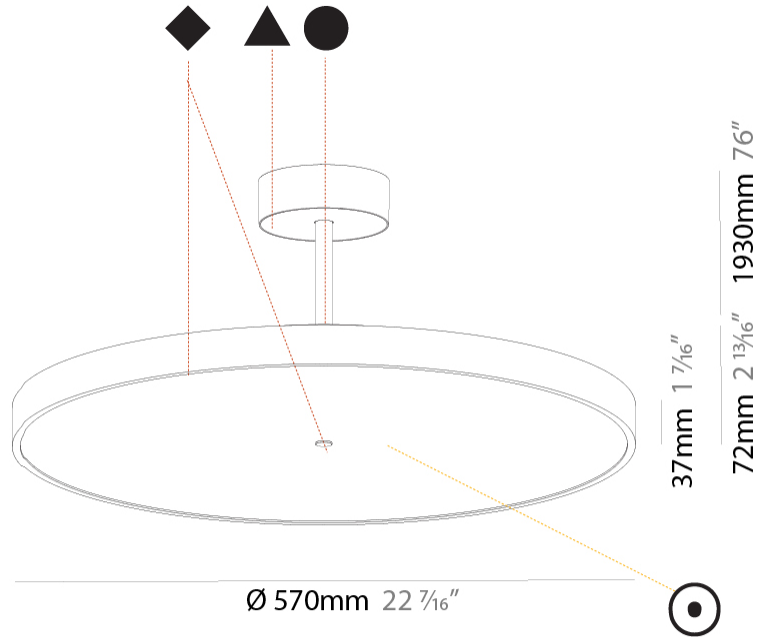

GENERAL

Series: Sign Diva Tube
Subseries: Sign Diva Tube
Brand: Prolicht
Division: Architectural
Mounting Type: Suspension
Mounting Location: Ceiling
Subcategory: Pendant

PHYSICAL

Shape: Round
Diameter (mm): 570
Diameter (in): 22 7/16
Height (mm): 72
Height (in): 2 13/16
Max. Overall Height (mm): 2002
Max. Overall Height (in): 78 13/16
Light Distribution: Direct
Weight (kg): 7.718
Weight (lbs): 17.015
Diffuser: PMMA - Opal / Micro-Prism / Sparkling Secret / Vintage Industrial
Fixture Finish: SSR / BKV / CWI / CRY / HAB / UFT / ITA / RUA / FTG / MYG / LOD / PUS / FRO / FUP / KIA / POP / BLS / SPG / MEY / GOH / GUM / CHC / COM / ABZ / JAG / OBR / MOS / ROR
Fixture Material: Extruded Aluminum / Steel

ELECTRICAL

Lamp Type: LED (Zhaga Standard)
Input Wattage (W): 49
Total Output Wattage (W): 46.9
Dimming: Tri-Mode (Non-Dimming and Phase Dimming (120Vac only) and 0-10V Dimming)
Driver Included: Yes
Driver Location: Integrated
Driver Type: Constant Current - Universal
Driver Class: Class 2
Input Voltage (V): 120 - 277
Constant Current (MA): 350

LED

Color Temperature (*K): 2700 / 3000 / 3500 / 4000
Max. Delivered Lumen (lm): 4978 / 5337 / 5384 / 5494
Nominal Lumen (lm): 6199 / 6646 / 6705 / 6842
CRI: >90 CRI
Lamp Life (hrs): 50000

OPTICAL

RATINGS AND CERTIFICATIONS

Certified By: Certified for North American Standards
IP rating: IP20