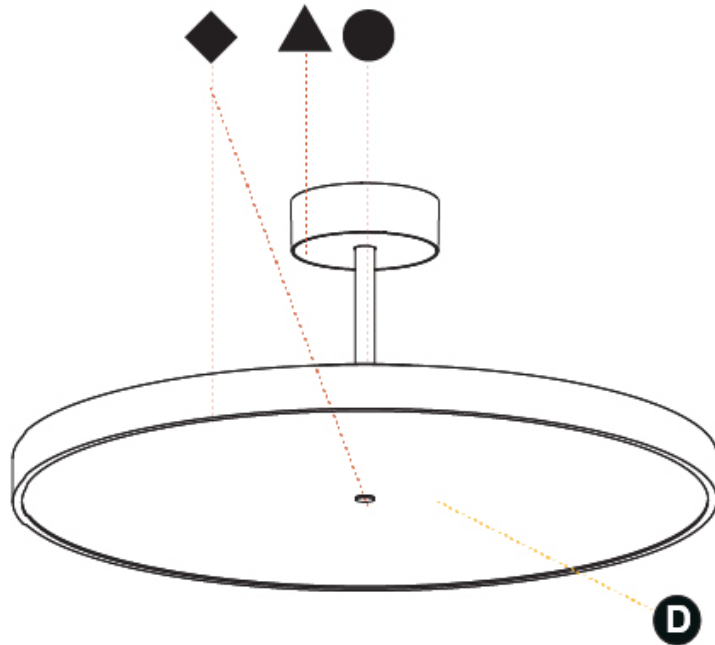

SIGN DIVA TUBE KORONA SUSPENSION

A300027-

PROJECT	_____
TYPE	_____
SPECIFIER	_____
QUANTITY	_____
DATE	_____