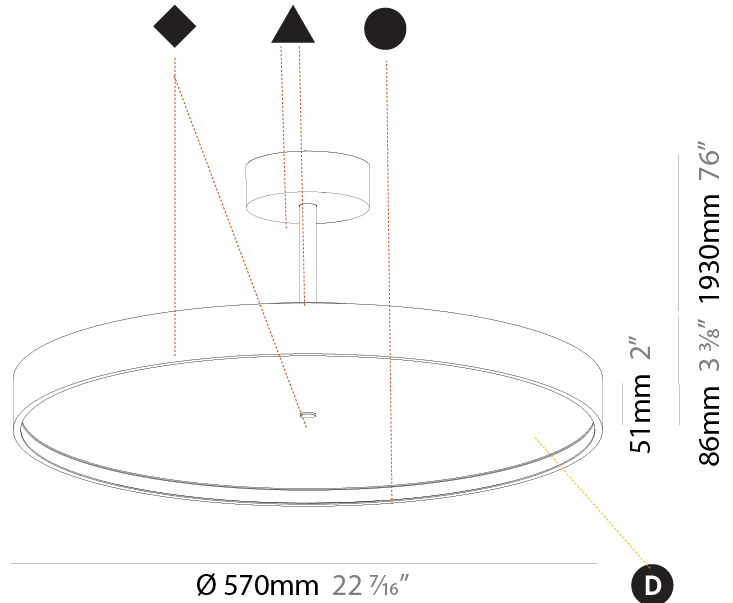

GENERAL

Series: Sign Diva Tube
Subseries: Sign Diva Tube Korona
Brand: Prolicht
Division: Architectural
Mounting Type: Suspension
Mounting Location: Ceiling
Subcategory: Pendant

PHYSICAL

Shape: Round
Diameter (mm): 570
Diameter (in): 22 7/16
Height (mm): 86
Height (in): 3 3/8
Max. Overall Height (mm): 2016
Max. Overall Height (in): 79 3/8
Light Distribution: Direct / Indirect
Weight (kg): 8.797
Weight (lbs): 19.394
Diffuser: [PMMA - Opal](#) / [Micro-Prism](#) / [Sparkling Secret](#) / [Vintage Industrial](#)
Fixture Finish: [SSR / BKV / CWI / CRY / HAB / UFT / ITA / RUA / FTG / MYG / LOD / PUS / FRO / FUP / KIA / POP / BLS / SPG / MEY / GOH / GUM / CHC / COM / ABZ / JAG / OBR / MOS / ROR](#)
Fixture Material: [Extruded Aluminum](#) / [Steel](#)

ELECTRICAL

Lamp Type: LED (Zhaga Standard)
Input Wattage (W): 67
Dimming: [Tri-Mode (Non-Dimming and Phase Dimming (120Vac only) and 0-10V Dimming)](#)
Driver Included: Yes
Driver Location: Integrated
Driver Type: Constant Current - Universal
Driver Class: Class 2
Input Voltage (V): 120 - 277
Constant Current (MA): 350

LED

Color Temperature (°K): [2700](#) / [3000](#) / [3500](#) / [4000](#)
Max. Delivered Lumen (lm): [6632](#) / [6728](#) / [6812](#) / [6951](#)
Nominal Lumen (lm): [9097](#) / [9229](#) / [9344](#) / [9535](#)
CRI: >90 CRI
Lamp Life (hrs): 50000

OPTICAL

RATINGS AND CERTIFICATIONS

Certified By: Certified for North American Standards
IP rating: IP20